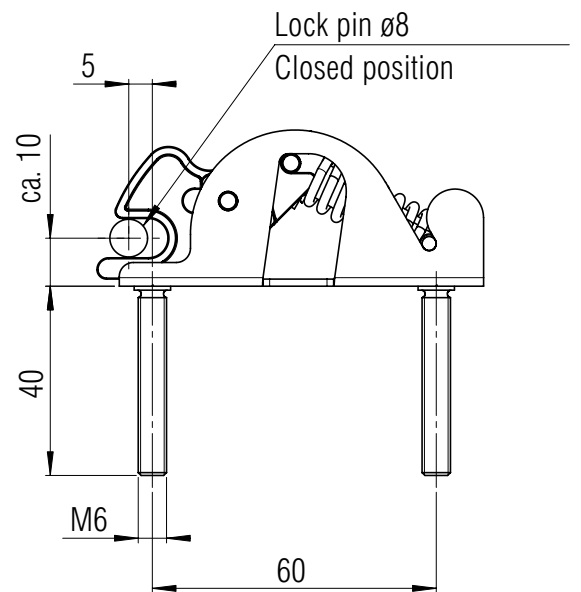

FR 712 CNS

LOCKING SYSTEM

stainless locking catch to hold drawer shut

MATERIAL:

stainless steel

**SPECIFICATIONS:**

▶ A positive locking device with a compression spring

**Type****Order No.****Locking System**

▶ 6100067

Packing Unit: 1 piece

▶ prompt delivery

Fulterer