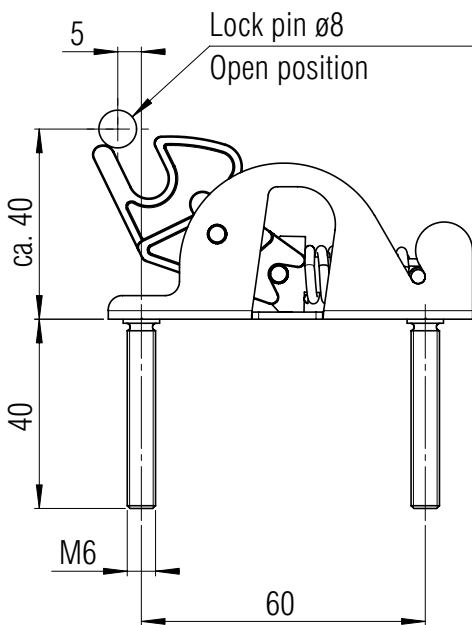

FR 712 CNS

LOCKING SYSTEM

stainless locking catch to hold drawer shut

MATERIAL:

stainless steel

**SPECIFICATIONS:**

▶ A positive locking device with a compression spring

**Type****Order No.****Locking System**

▶ 6100067

Packing Unit: 1 piece

▶ prompt delivery

Fulterer