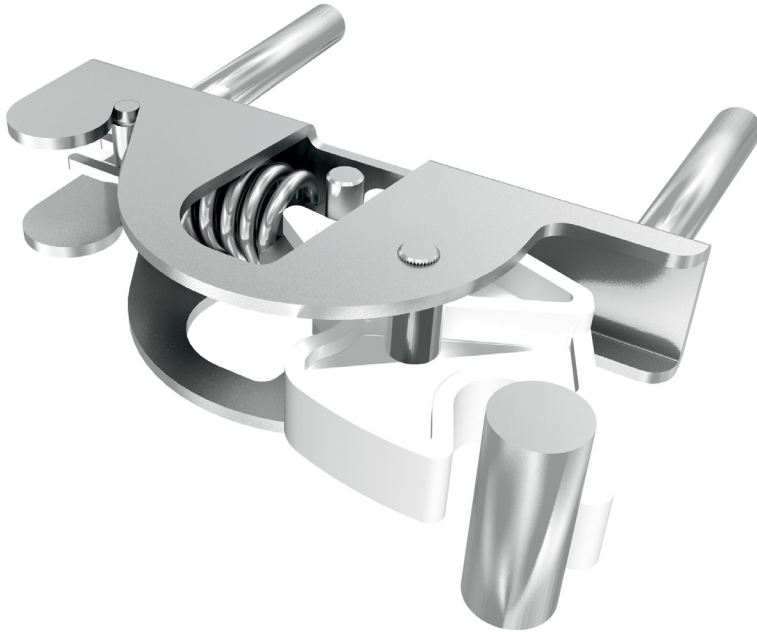

FR 712 CNS

LOCKING SYSTEM

stainless locking catch to hold drawer shut

MATERIAL:

stainless steel

**SPECIFICATIONS:**

▶ A positive locking device with a compression spring

**Type****Order No.****Locking System**

▶ 6100067

Packing Unit: 1 piece

▶ prompt delivery

Fulterer