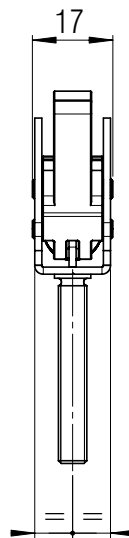

FR 712 CNS

LOCKING SYSTEM

stainless locking catch to hold drawer shut

MATERIAL:

stainless steel

**SPECIFICATIONS:**

▶ A positive locking device with a compression spring

**Type****Order No.****Locking System**

▶ 6100067

Packing Unit: 1 piece

▶ prompt delivery

Fulterer